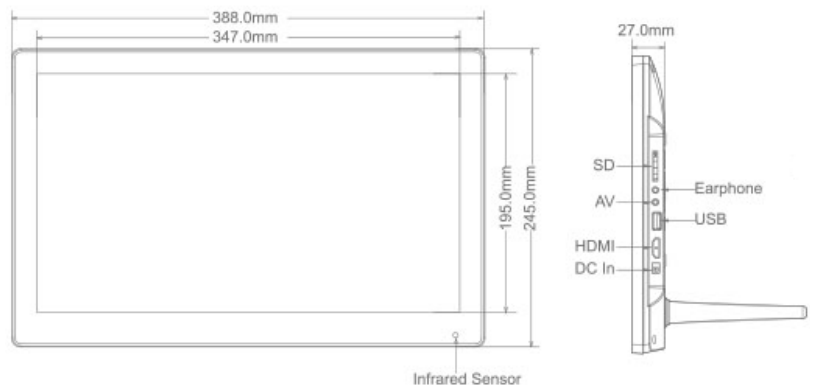

BRAUN DigiFrame 156

High-quality picture frame for POS solution with high resolution IPS display. Built-in stereo speakers, HDMI input, USB and SD input, headphone/audio out, AV input. VESA Compatible, Kensington anti-theft. Display size 39.62cm (15.6"), 16:9, for presentation of digital photos and videos. Full HD (1920x1080p) compatible, auto start function.

- * 15.6" (39.62 cm) IPS full angle screen
- * 1920*1080p and 16:10 Display
- * Full HD video/photo playback
- * USB HOST
- * SD card slot
- * HDMI input
- * AV input
- * Stereo sound output (3.5mm JACK)
- * Build-in Speaker (3W X 2)
- * IR remote control
- * Auto-Start, Auto-play and Auto-loop
- * VESA compatible