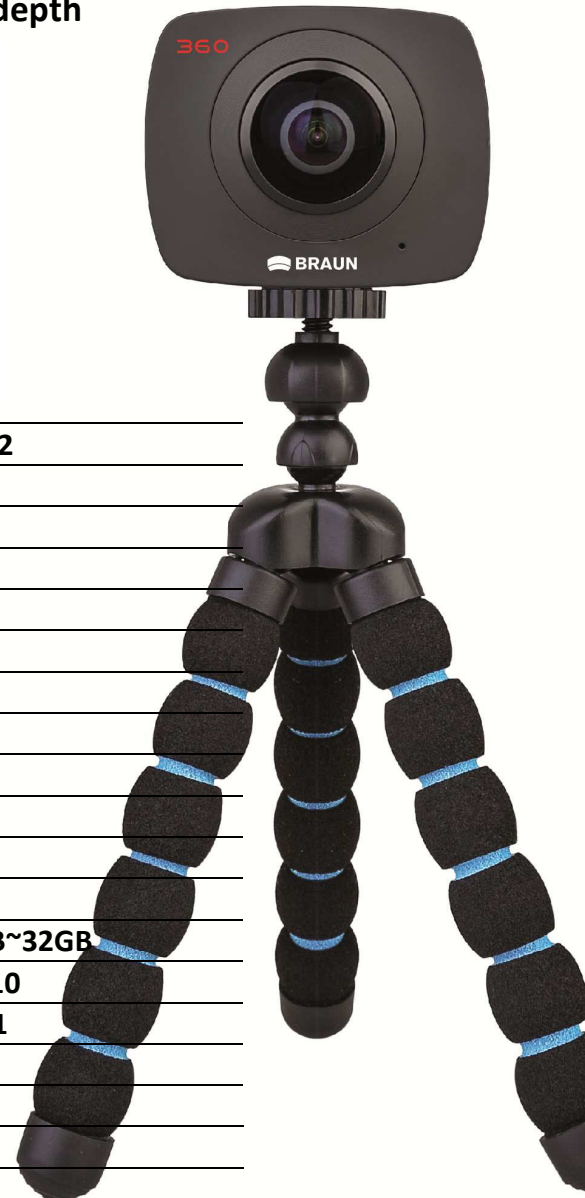

BRAUN Champion 360

360° Full-view Action camera, Super wide angle Lens, 360° experience Video and Photo, free APP, Connecting Mobile Phone by Wi-Fi, Sharing to Youtube or Wechat, Underwaterhousing 10 m depth

Specifications

Image sensor	Type	4.0M CMOS*2
	Manufacturer	-
Backend chipset (DSP)	CPU	SPCA6350M
	Manufacturer	iCatch
Lens	Type	-
	Aperture	F 2.0
	Effective Focal Length	f=1.1mm
	View Angle	220°*2
LCD monitor	Size	0.96" LCD
	Resolution	128*64
	Manufacturer	-
Storage media	Internal mem	-
	External mem	Micro SD 8GB~32GB
		Class6~Class10
Interface	USB	Micro USB x 1
	HDMI	N/A
Button/Switch	Power/Mode switch	
	Wifi /menu key	
	Shoot/Enter key	
Microphone	Built-in Mic	
Speaker	YES	
Battery		
Capacity	built- in lithium-ion battery	1400mAh
Battery Life	about 1 hour	
Indicator & Light		
Indicator LED	3*LED light	

Firmware Spec.		
File Format	Movie	H.264 (MOV)
	Photo	JPG
Movie	Resolution	1920x1080p sensor
		VR mode 1920x960p@30fps
Photo	Resolution	3008*1504
Exposure	Auto	
Focus	Fixed Focus	
Real Time Clock (RTC)	Yes	
Micro SD card capacity	Max to 32GB (SDHC)	
Webcam (PC cam)	-	
Mass storage	Yes	
Mechanical Spec		
Dimension	60*49.4*32.7mm	
Weight	104g	
Packages	Gift Box	
Accessories (Default)	tripod x1, underwater housing (10m), USB cable, adaptor	
	-	
System Requirements		
OS	Microsoft Windows XP/Vista/7/8	
Hardware	Intel/AMD Dual-Core CPU or above	
	1GB system memory	
	2GB free System HD Space	
	USB 2.0/3.0	
Software & Apps		
App Name	SYVR360	
Work for OS	Android 4.2 or up / IOS 7.0 or up	